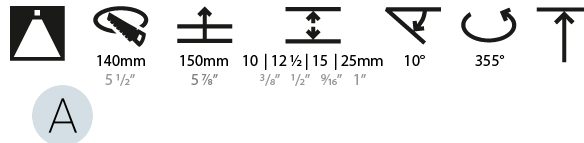

Ø 136mm 5 3/8"